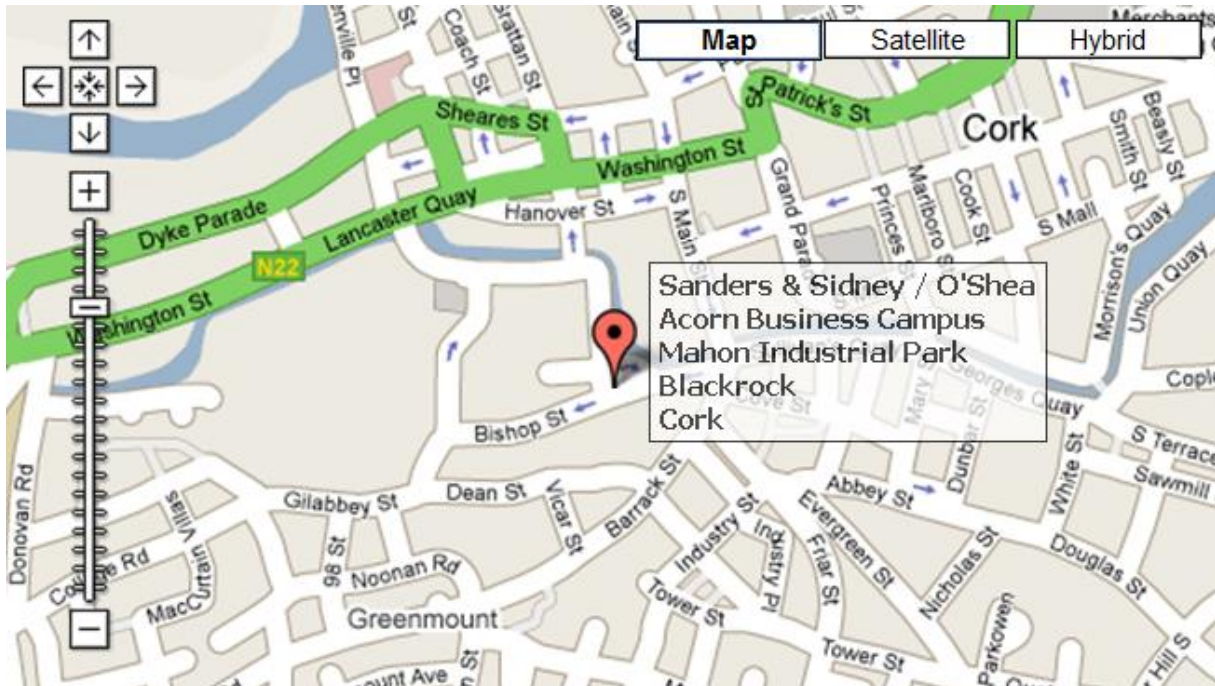

How to Find Us

SANDERS & SIDNEY / O'SHEA

CAREER CHANGE • OUTPLACEMENT SPECIALISTS

A MEMBER OF THE PENNA GROUP

Address:

Sanders & Sidney / O'Shea
Acorn Business Campus
Mahon Industrial Park
Blackrock
Cork

Phone: + 353 1 6731540