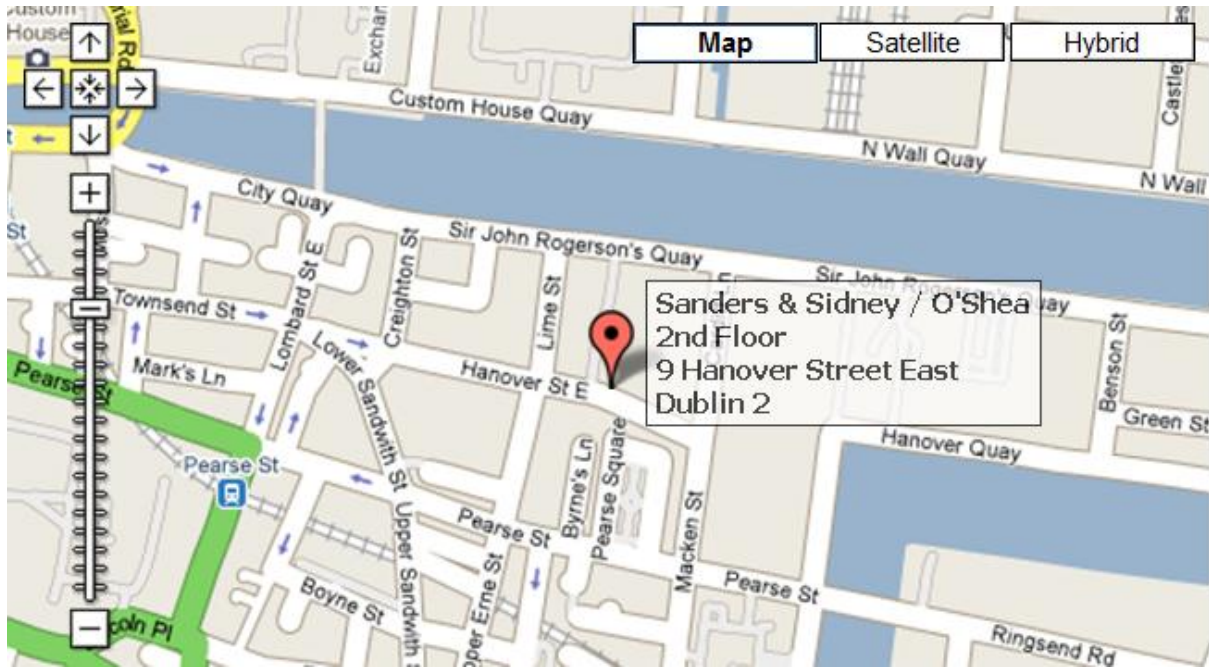

How to Find Us

SANDERS & SIDNEY / O'SHEA

CAREER CHANGE • OUTPLACEMENT SPECIALISTS

A MEMBER OF THE PENNA GROUP

Address:

Sanders & Sidney / O'Shea
2nd Floor
9 Hanover Street East
Dublin 2

Phone: + 353 1 673 1540